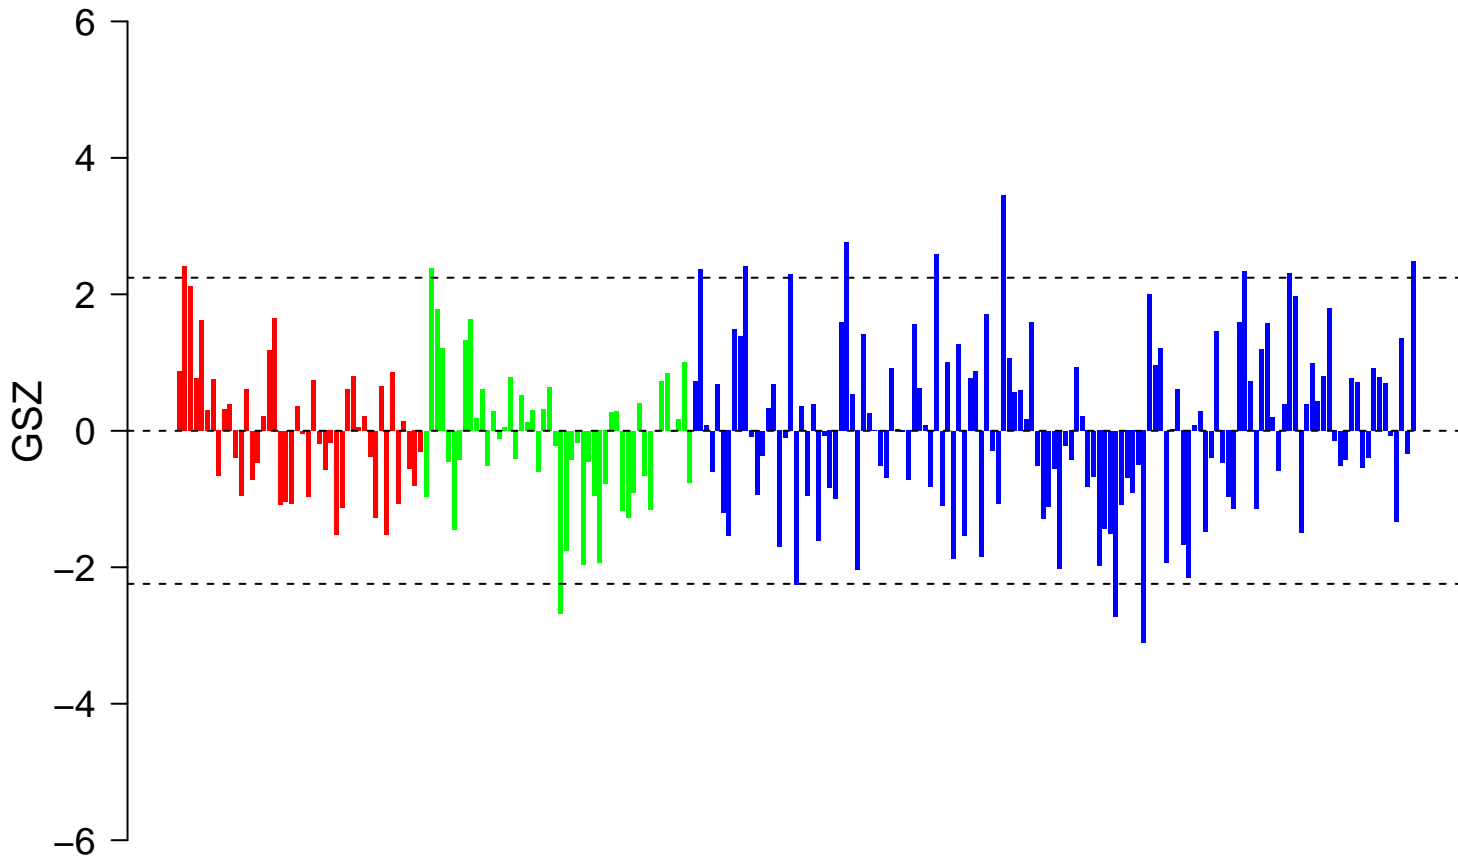

KENNY_CTNNB1_TARGETS_DN

■ on
■ -
□ off

KENNY_CTNNB1_TARGETS_DN